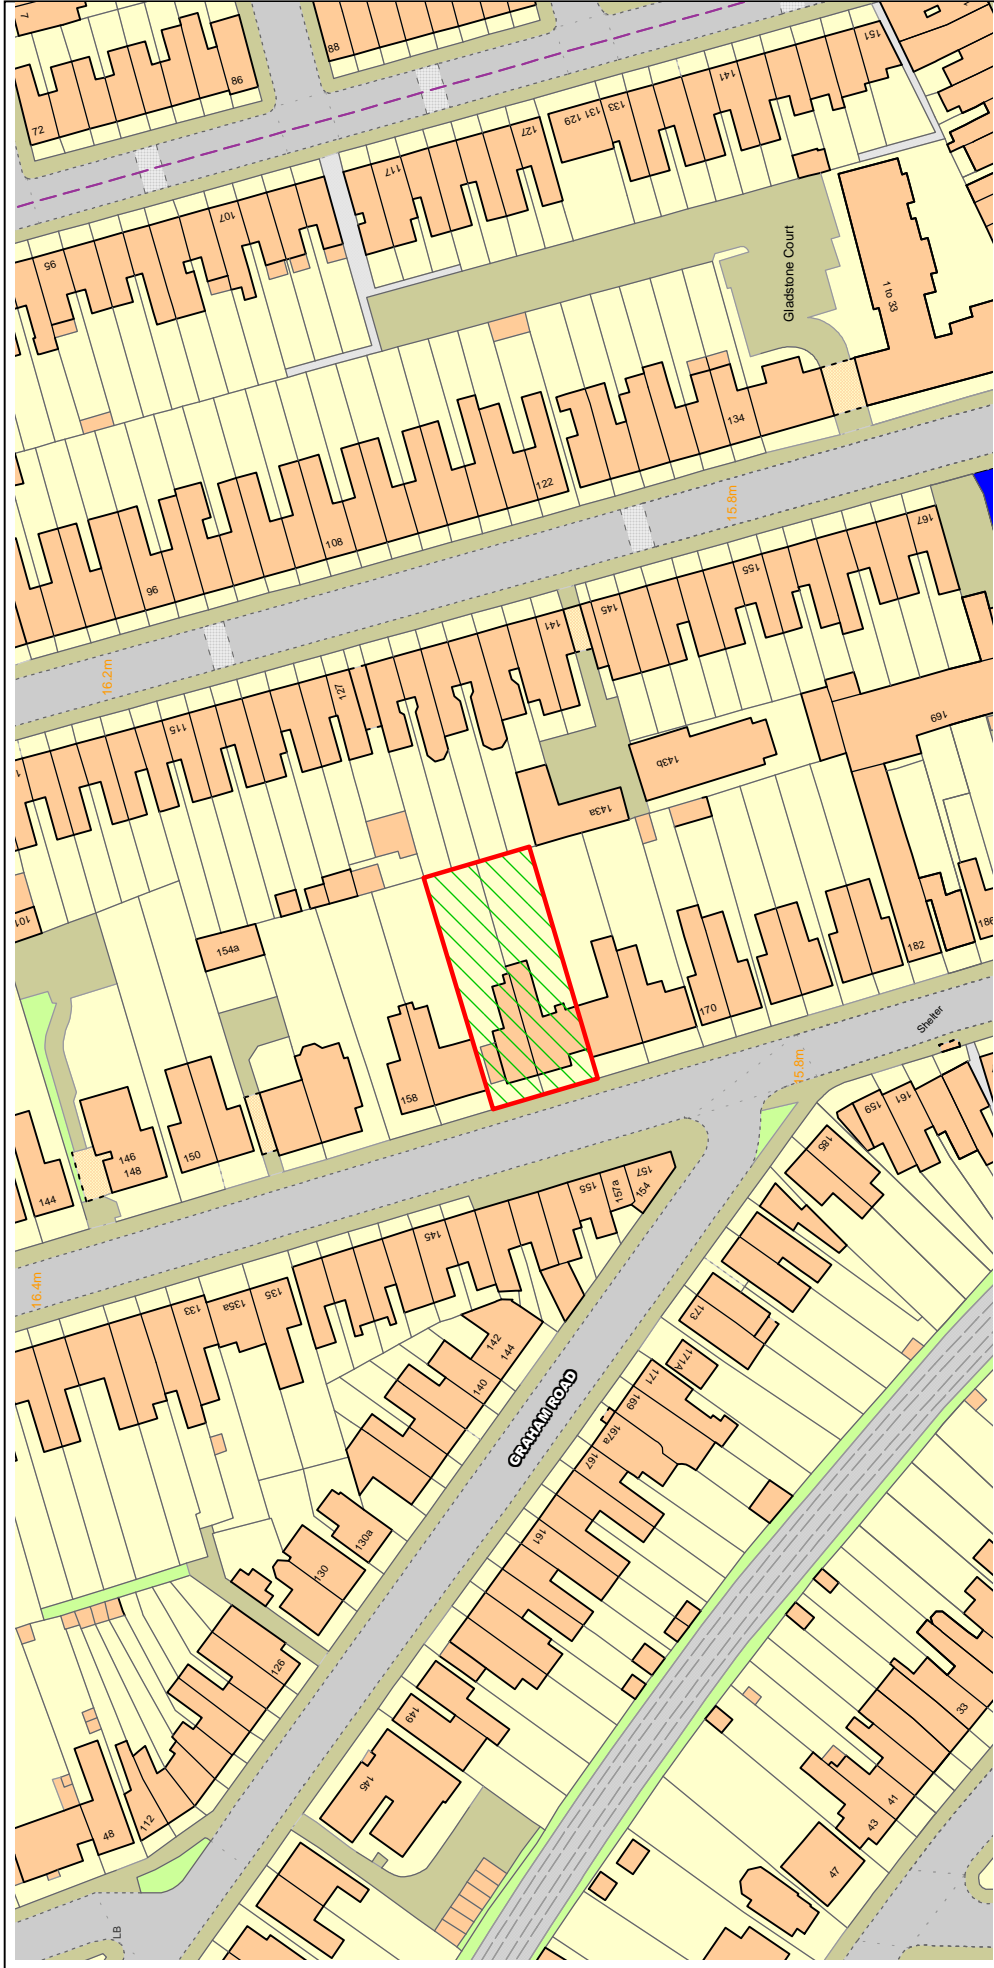

# NORTHGATE SE GIS Print Template

Text Details **162-164 Hartfield Road**

This material has been reproduced from Ordnance Survey digital map data with the permission of the controller of Her Majesty's Stationery Office, © Crown Copyright.